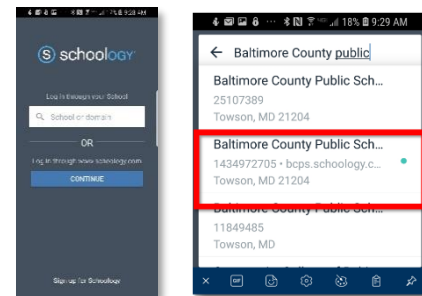

#### Step One

Search for and download the Schoology App from the Google Play Store.

#### Step Two

Type **Baltimore County Public Schools** in to the *Log in Through Your School* box and click **Continue**.

You will see three options for Baltimore County Public. Select the option with the **green dot** on the right-hand side.