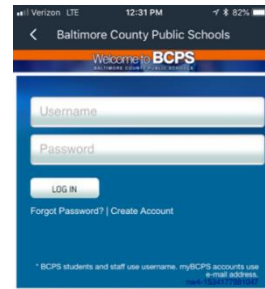

Step Three

Log in with your BCPS One credentials.