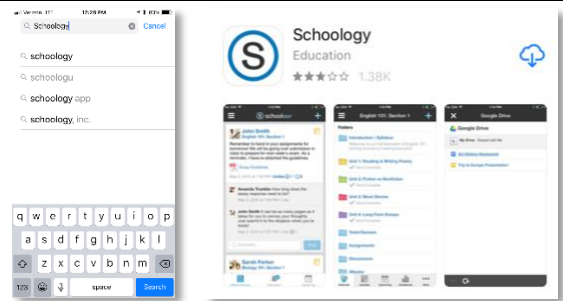

## Getting Started with the Schoology Mobile App

Schoology has a mobile app that allows users to access Schoology on the go. The mobile app can be downloaded for Android and iOS devices to provide users with quick and easy access to many of Schoology's features.

### Schoology Mobile App for iOS Devices

#### Step One

Search for and download the Schoology App from the App Store.